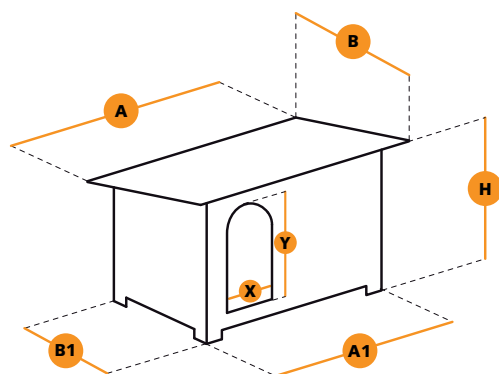

8 010690 092904

BAITA 80  
87015000

INNER 1

8 010690 092911

BAITA 100  
87016000

INNER 1

8 010690 092928

MODEL	DIMENSION WITH ROOF	DIMENSION WITHOUT ROOF	DOOR DIMENSION
BAITA 60	73,5x59x52,5 (A x B x H cm)	61,5x42,5x52,5 (A1 x B1 x H cm)	17x28 (X x Y cm)
BAITA 80	102x70x65,5 (A x B x H cm)	87x51x65,5 (A1 x B1 x H cm)	26,5x44 (X x Y cm)
BAITA 100	122x79x78 (A x B x H cm)	104x59,5x78 (A1 x B1 x H cm)	30,5x51 (X x Y cm)